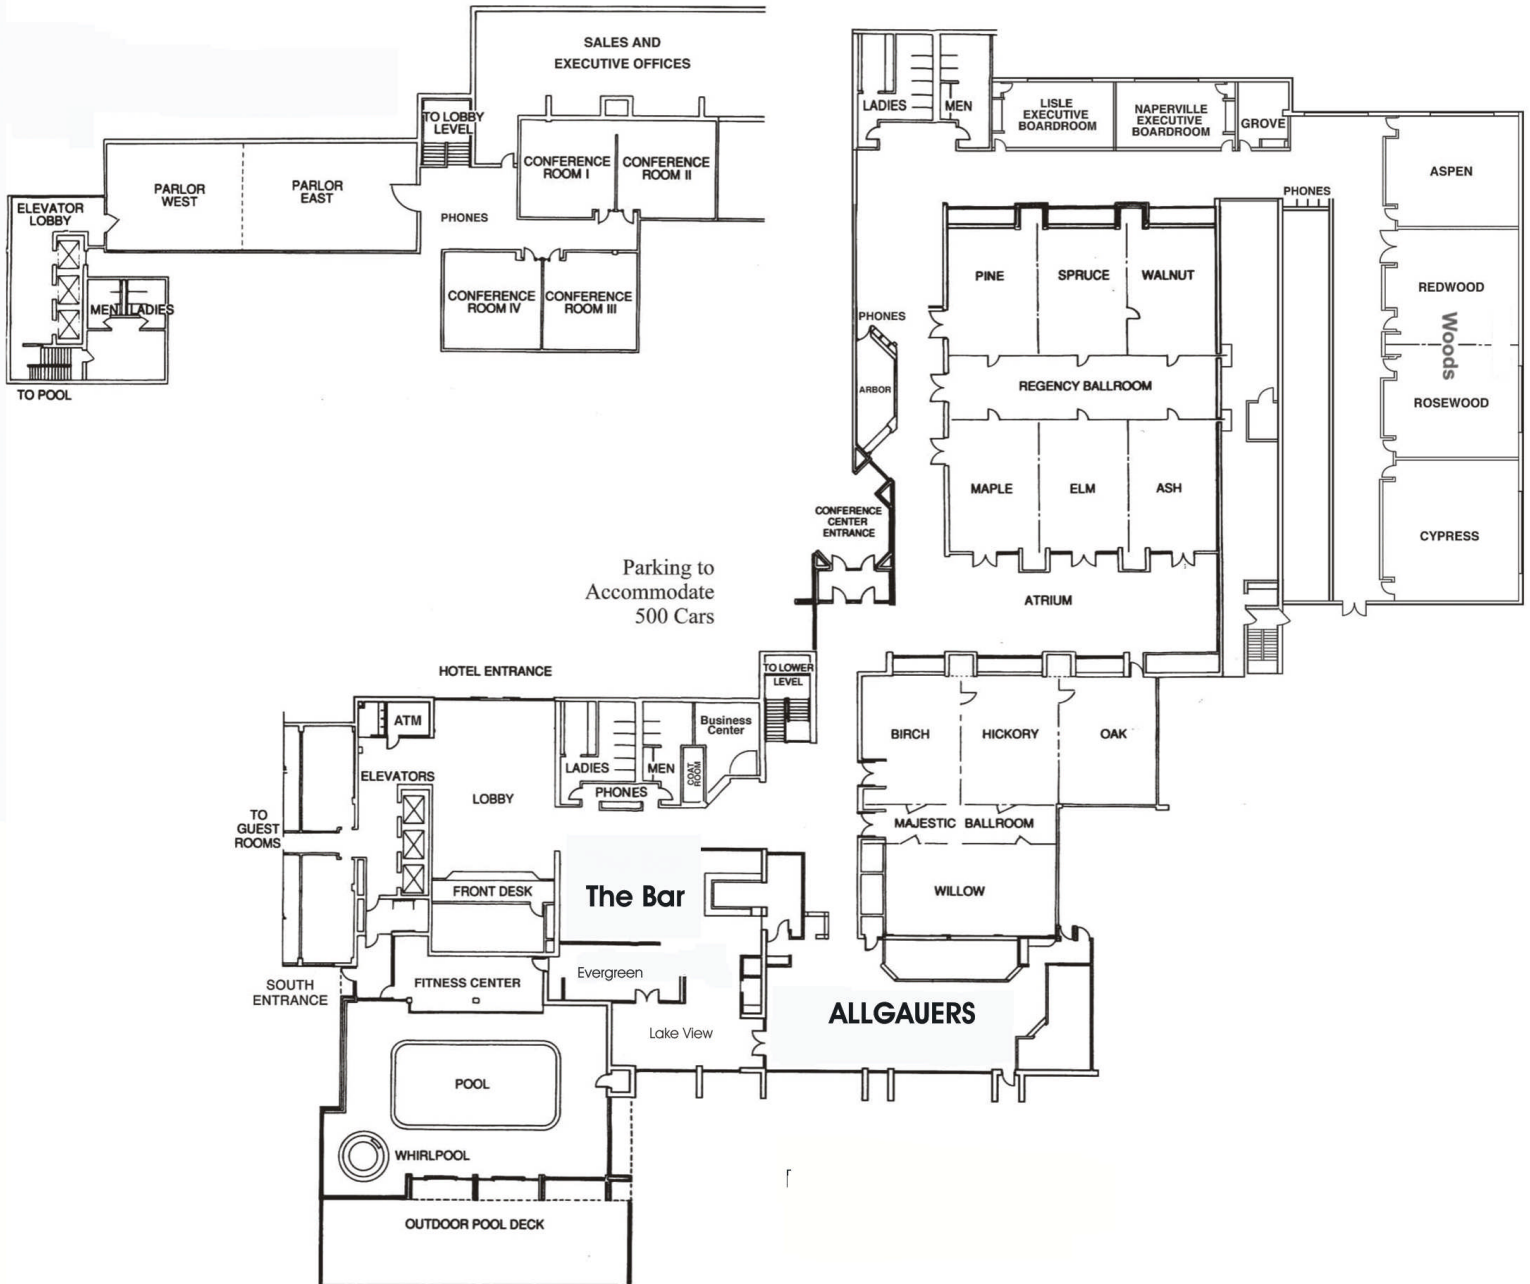

Hotel Layout

Hotel Layout

Hilton Lisle/Naperville - 630-505-0900 FAX 630-505-8948 800-552-2599
Continuing the Allgauer Tradition of Quality